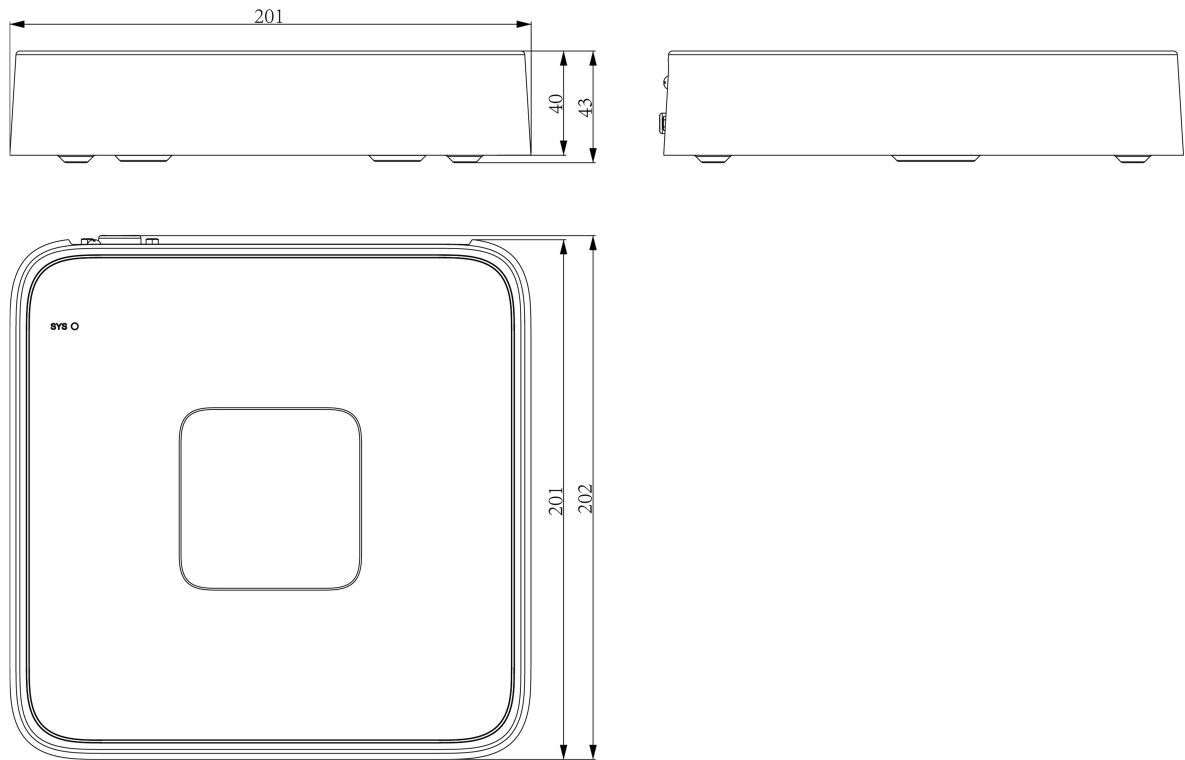

Power Consumption	<10W(HDD not included, idling)
-------------------	--------------------------------

NetWeight	0.4 kg
-----------	--------

GrossWeight	0.7 kg
-------------	--------

Boundary Dimensions	200(L)200(W)43(H)mm
---------------------	---------------------

Package Dimensions	315(L)70(W)235(H)mm
--------------------	---------------------

Operating Temperature	-10°C~+55°C (+14°F~+131°F)
-----------------------	----------------------------

Operating Humidity	10%~90%RH (non-condensing)
--------------------	----------------------------

DIMENSIONS (Unit: mm)

Physical Interfaces