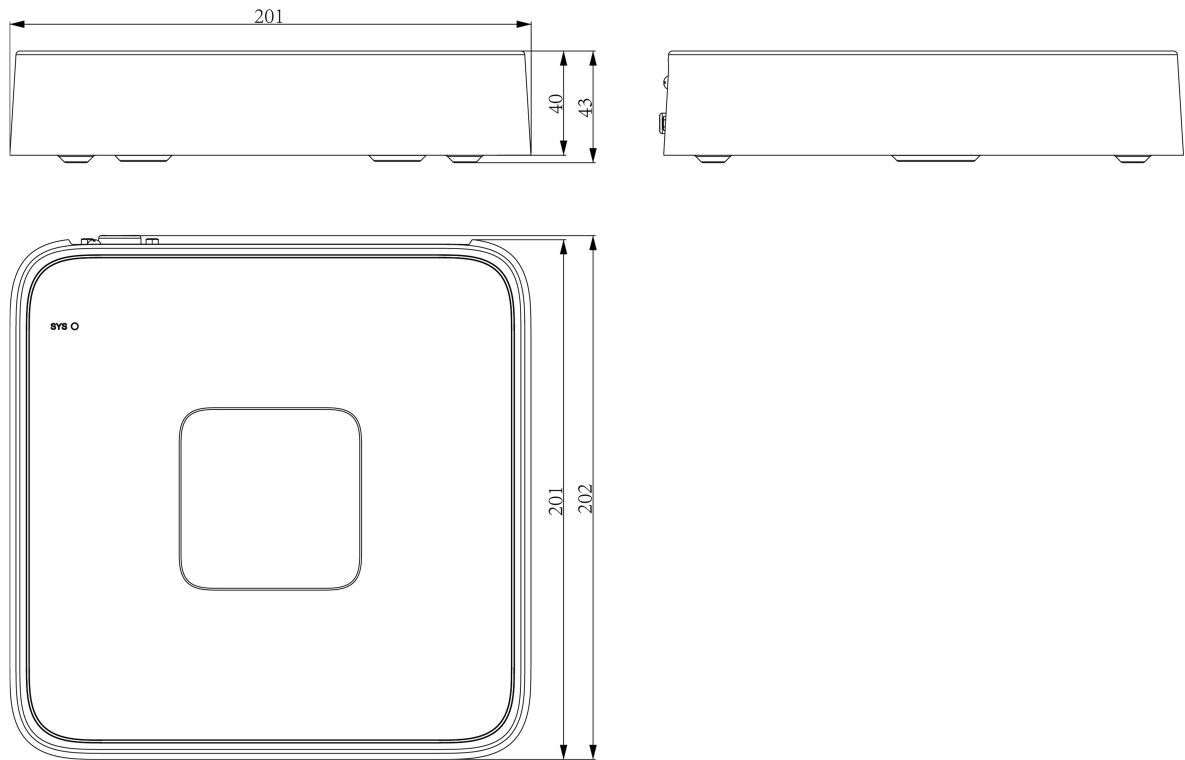

TC-R3108 Spec:I/B/P8/C/Eu/L/S/V2.0

1HDD 8ch PSE NVR

AK Series

KEY FEATURES

- Up to 8-ch IP camera accesses
- Incoming/Outgoing bandwidth: 60Mbps/40Mbps
- S+265, H.265, S+264, H.264 video formats
- Max. decoding capability: 6MP(30fps)×1 or 1080P(30fps)×4
- Up to 4 channels-ch synchronous playback
- Up to 6 TB capacity for each HDD
- Simultaneous HDMI and VGA outputs
- HDMI output at up to 1080P resolution
- 1×RJ-45, 10/100 Mbps self-adaptive Ethernet port
- PoE interface, 8×RJ45, 10/100 Mbps self-adaptive Ethernet port
- S+ 265 compression effectively reduces the storage space by up to 75%
- Support cloud upgrade

External Port	
USB	2×USB2.0
HDMI	1×HDMI
VGA	1×VGA
Network Interface	1×RJ-45, 10/100 Mbps self-adaptive Ethernet port
SATA	1×SATA interface
PoE	
PoE Interface	8×RJ45, 10/100 Mbps self-adaptive Ethernet port
PoE Budget	45W
Power per PoE Port	30W
Standard	IEEE 802.3 af/at
General	
UI Language	English; Spanish; Italian; Turkish; French; Polish; Dutch; Hebrew; German; Portuguese
Power Supply	DC48V
Power Consumption	<10W(without HDD&without PoE)
NetWeight	0.47kg
GrossWeight	0.89kg
Boundary Dimensions	200(L)200(W)43(H)mm
Package Dimensions	315(L)70(W)235(H)mm
Operating Temperature	-10°C~+55°C (+14°F~+131°F)
Operating Humidity	10%~90%RH (non-condensing)
Storage Temperature	-20°C~+60°C (-4°F~+140°F)
Package Kit	Network Video Recorder×1; Screw Pack×1; Mouse×1; European Standard Power Adapter(DC48V 1.35A)×1; Instructions×1; Parts List×1

DIMENSIONS (Unit: mm)

Physical Interfaces