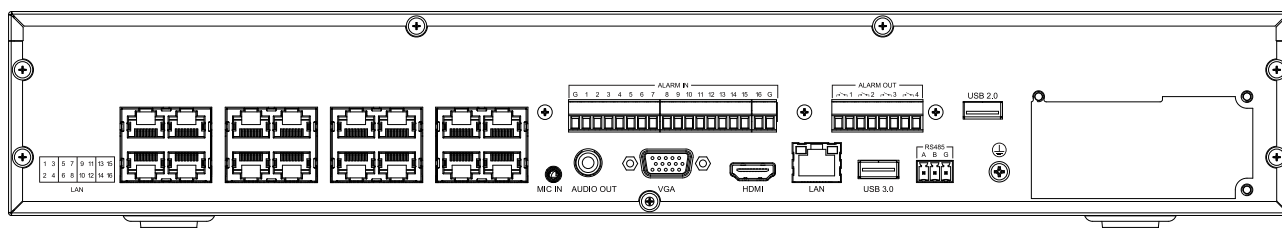

Physical Interfaces

DISTRIBUTED BY

Tiandy Technologies Co.,Ltd.

Email: sales@tiandy.com

Tel: +86-22-58596178

Website: en.tiandy.com

Fax: +86-22-58596048