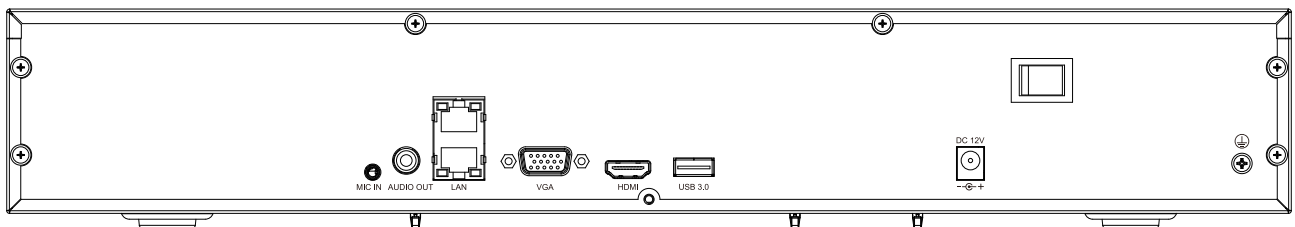

Physical Interfaces

DISTRIBUTED BY

Tiandy Technologies Co.,Ltd.

Email: sales@tiandy.com
Website: en.tiandy.com

Tel: +86-22-58596178
Fax: +86-22-58596048